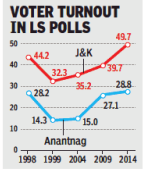

3-phase Anantnag poll due to 'serious security risk'

Bharvi Jain & Saleem Pandit | New

► Dismantle terror havens, US, India warn Pakistan, P 7

► Didn't want to defer, P 10

Infected vial killed 21 children at Nair: Study

Sumitra Debray | Timesgroup.com

► Fed off antibiotic, P 6